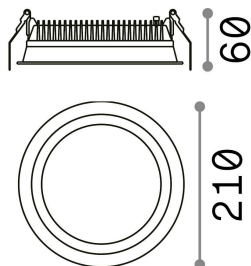

General info

Technical - Recessed lights

Indoor ceiling recessed projector with integrated LED sources, enhanced protection and direct light emission

Ean	8021696248790
Item	DEEP FI 30W 4000K
Installation	Recessed (Ceiling)
Guarantee	5 years
Gross weight	0.9 kg
Volume	0.005281 m ³

Technical info

Net weight	0.65 kg
Insulation class	II
Protection index	IP20
Compliance	CE
Operating temperature	0° ~ +40 °C
Full load efficiency	X
Dimmer	NO, On-Off
Power output	220-240 V AC 50/60 Hz
Power supply	Separate, included Replaceable (by qualified operators only), electronic
Recessed specifications	Ø 200 - h. ≥ 100 , 3-40
Front protection index	IP44
Accessories not included	Dimmable driver

Source info

Integrated source	Integrated LED module
Replaceable source	Replaceable (by qualified operators only)
Power	30 W
Emission	Direct
Max consumption	max 30 W
Features LED	LED SMD
CCT LED	4000 K
Duration LED (t. 25°C)	50000 h
CRI	> 80
Light beam	77°
Light beam flux	4350 lm
Useful light flux	3150 lm
Standby power	< 0.50 W